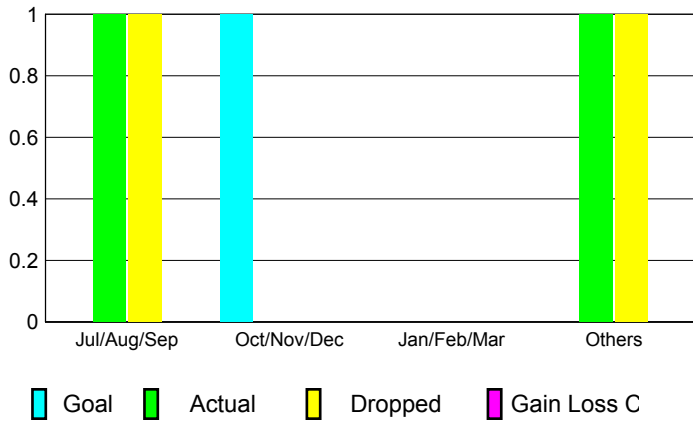

GMT: **Pedro Marrello**

Location: **ARGENTINA**

GMT CA: **3**

CLUBS

Month	New Club Goal	Actual New Clubs	Actual Dropped Clubs	Gain/Loss of Clubs
2012-2013				
Jul/Aug/Sep	0	1	1	0
Oct/Nov/Dec	1	0	0	0
Jan/Feb/Mar	0	0	0	0
Apr/May/June	0	1	1	0
Totals	1	2	2	0

Club Results 2012-2013

Goal, New, Dropped, Gain/Loss

YTD Status Quo Clubs 2012-2013

Status Quo Clubs Compared to Status Quo Members

Club Gain/Loss 2012-2013

MEMBERSHIP

Month	Net Memb Goal	Actual New Memb	Actual Dropped Memb	Gain/Loss of Memb
2012-2013				
Jul/Aug/Sep	5	39	17	22
Oct/Nov/Dec	23	13	30	-17
Jan/Feb/Mar	-10	5	14	-9
Apr/May/June	13	62	69	-7
Totals	31	119	130	-11