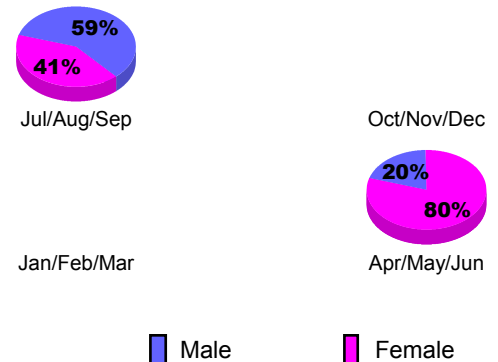

Club Results 2012-2013

Goal, New, Dropped, Gain/Loss

YTD Status Quo Clubs 2012-2013

Status Quo Clubs Compared to Status Quo Members

Club Gain/Loss 2012-2013

MEMBERSHIP

Month	Net Memb Goal	Actual New Memb	Actual Dropped Memb	Gain/Loss of Memb
2012-2013				
Jul/Aug/Sep	5	39	17	22
Oct/Nov/Dec	23	13	30	-17
Jan/Feb/Mar	-10	5	14	-9
Apr/May/June	13	62	69	-7
Totals	31	119	130	-11

Membership Results 2012-2013

Goal, New, Dropped, Gain/Loss

Gender Comparison 2012-2013

Membership Gain/Loss 2012-2013