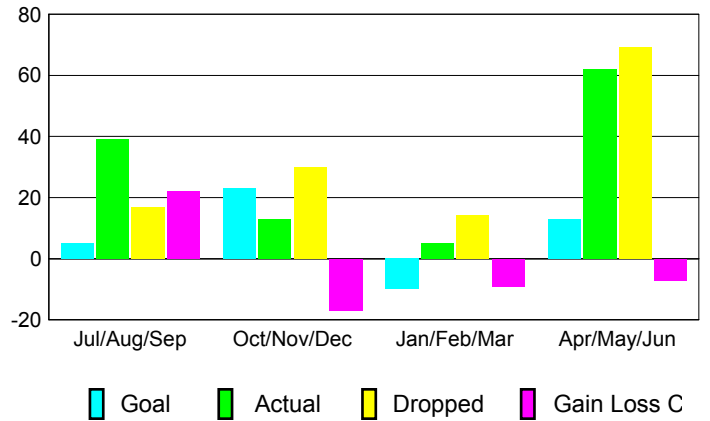

GMT: **Pedro Marrello**

Location: **ARGENTINA**

GMT CA: **3**

CLUBS

Month	New Club Goal	Actual New Clubs	Actual Dropped Clubs	Gain/Loss of Clubs
2012-2013				
Jul/Aug/Sep	0	1	1	0
Oct/Nov/Dec	1	0	0	0
Jan/Feb/Mar	0	0	0	0
Apr/May/June	0	1	1	0
Totals	1	2	2	0

Club Results 2012-2013

Goal, New, Dropped, Gain/Loss

YTD Status Quo Clubs 2012-2013

Status Quo Clubs Compared to Status Quo Members

Club Gain/Loss 2012-2013

MEMBERSHIP

Month	Net Memb Goal	Actual New Memb	Actual Dropped Memb	Gain/Loss of Memb
2012-2013				
Jul/Aug/Sep	5	39	17	22
Oct/Nov/Dec	23	13	30	-17
Jan/Feb/Mar	-10	5	14	-9
Apr/May/June	13	62	69	-7
Totals	31	119	130	-11

Membership Results 2012-2013

Goal, New, Dropped, Gain/Loss

Gender Comparison 2012-2013

Membership Gain/Loss 2012-2013