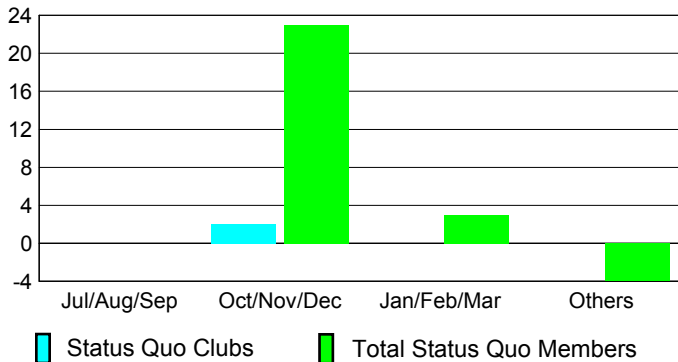

GMT: **Pedro Marrello**

Location: **ARGENTINA**

GMT CA: **3**

CLUBS

Month	New Club Goal	Actual New Clubs	Actual Dropped Clubs	Gain/Loss of Clubs
2012-2013				
Jul/Aug/Sep	0	1	1	0
Oct/Nov/Dec	1	0	0	0
Jan/Feb/Mar	0	0	0	0
Apr/May/June	0	1	1	0
Totals	1	2	2	0

Club Results 2012-2013

Goal, New, Dropped, Gain/Loss

YTD Status Quo Clubs 2012-2013

Status Quo Clubs Compared to Status Quo Members

Club Gain/Loss 2012-2013

MEMBERSHIP

Month	Net Memb Goal	Actual New Memb	Actual Dropped Memb	Gain/Loss of Memb
2012-2013				
Jul/Aug/Sep	5	39	17	22
Oct/Nov/Dec	23	13	30	-17
Jan/Feb/Mar	-10	5	14	-9
Apr/May/June	13	62	69	-7
Totals	31	119	130	-11